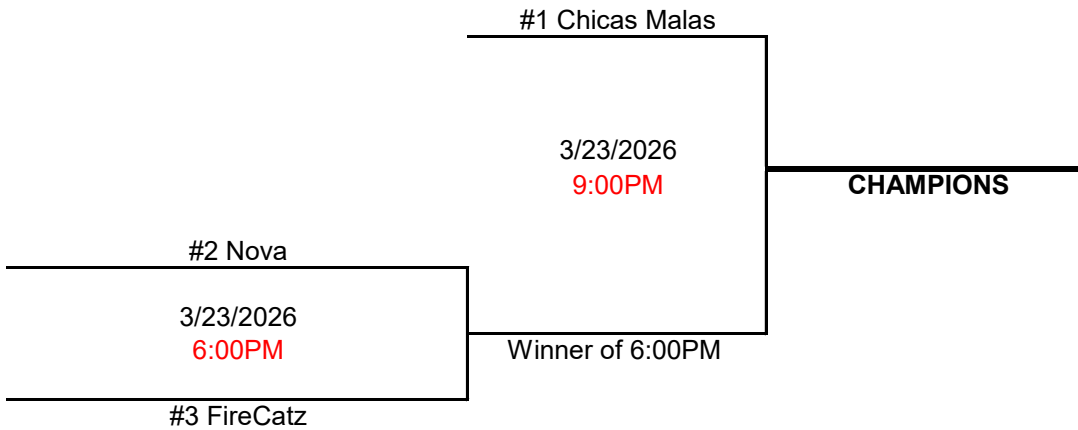

# BIG LEAGUE DREAMS-MANTECA

2026 Indoor Soccer-Season 1

MONDAY - WOMENS PLAYOFFS

## SILVER - UPPER